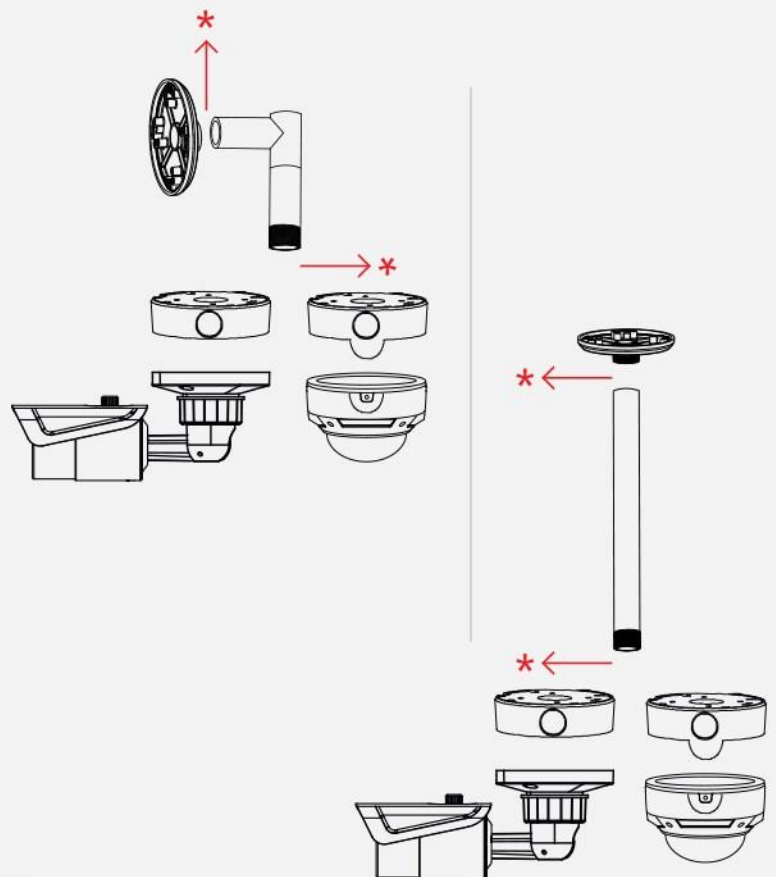

**IP / SDI: DAI-VF
I4-VF**

Item list:

PR-B10DWB

PR-B10BJB

PR-B10DJB

PR-B10P

PR-B10SB

PR-B10LB

* PR-B10SB Can be added.