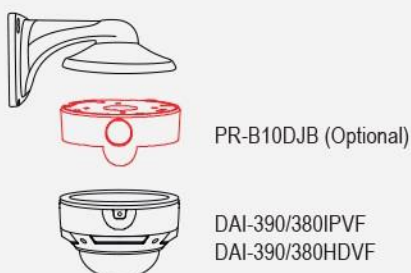

**IP / SDI: DAI-VF
I4-VF**

Item list:

PR-B10DWB

PR-B10BJB

PR-B10DJB

PR-B10P

PR-B10SB

PR-B10LB

* PR-B10SB Can be added.