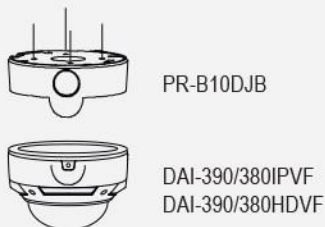

**IP / SDI: DAI-VF
I4-VF**

Item list:

PR-B10DWB

PR-B10BJB

PR-B10DJB

PR-B10P

PR-B10SB

PR-B10LB

* PR-B10SB Can be added.