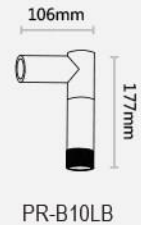

**IP / SDI: DAI-VF
I4-VF**

Item list:

PR-B10DWB

PR-B10BJB

PR-B10DJB

PR-B10P

PR-B10SB

PR-B10LB

* PR-B10SB Can be added.