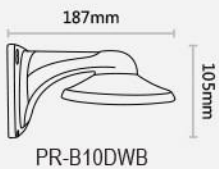

**IP / SDI: DAI-VF
I4-VF**

Item list:

PR-B10DWB

PR-B10BJB

PR-B10DJB

PR-B10P

PR-B10SB

PR-B10LB

* PR-B10SB Can be added.