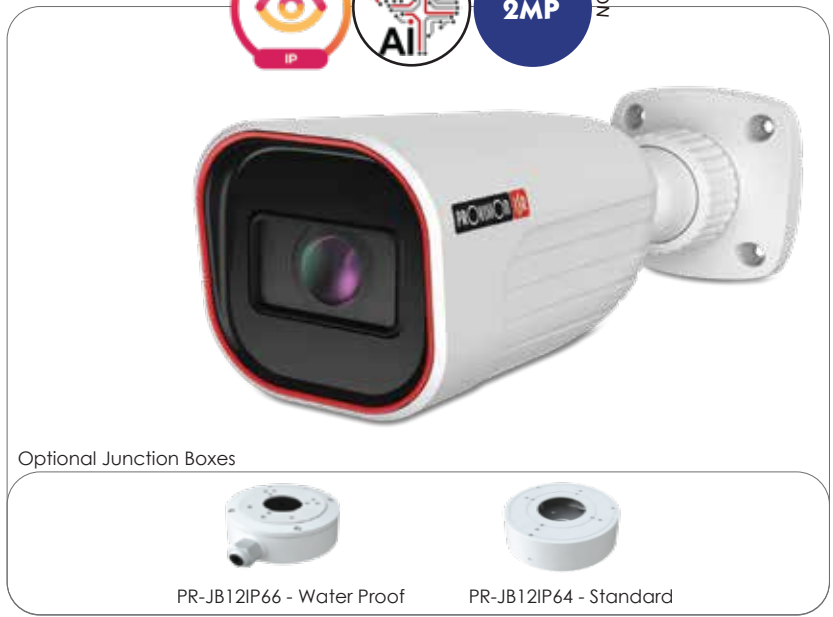

40M IR FIXED LENS BULLET CAMERA

I4-320IPE-36

1/2.8" CMOS Sensor
 2 Mega-Pixel
 True Day & Night (IR Cut Removable)
 H.265 (HEVC) Compression
 0 Lux (IR On) Min. Illumination

ONVIF
 True WDR
 3D Noise Reduction
 Motion Detection and Privacy Masking
 AI Analytics (DDA + Face Detection)

Audio Input
 3.6mm Fixed Lens
 40m IR Illumination
 PoE Support
 IP 67 Protection

Micro SD Card Support
 Technician Port

Specifications

Camera	Video	Model	I4-320IPE-36
		Image Sensor	1/2.8" CMOS (16:9)
		Effective Pixels	1920x1080
		Electronic Shutter	1/25s ~ 1/100000s
		Frame Rate	1-25/30FPS
		Day & Night	ICR
		Min. Illumination	Day: 0.1lux / Night: 0.005lux (@F1.6, AGC On) 0lux with IR on
	Audio	Audio compression	G.711A/G.711U
		Communication	One-way Audio
	Image Processing	Image Settings	AWB, AGC Adjustable, Exposure Mode (Auto) Sharpness, Saturation, Brightness & Contrast Adjustable
		Image Enhancement	True WDR (120dB), BLC, HLC, ROI
		Noise Reduction	3D-DNR
		Image Orientation	Mirror/Flip
		Privacy Zone	Yes
		Motion Detection	Yes
Compression	Analytics	Object Detection (Sterile Area, Line Crossing, Object Counting), Face Detection (10 Faces per frame), Camera Tampering	
	Video Compression	H.265S/H.264S*, H.265+/H.264+/H.265/H.264/MJPEG**	
	Resolution	2MP / 1MP / D1 (704x576) / QVGA (480x240) / CIF (352x288)	
	Multi-Stream	Master Stream: 2MP (1920x1080) / 1MP (1280x720) (1~30fps) Sub-Stream: 1MP/QVGA/D1/CIF Third Stream: QVGA/D1/CIF (1~30fps)	
	Bit rate	64Kbps ~ 4Mbps@H.265 / 64Kbps ~ 6Mbps@H.264	
	Encode Mode	VBR/CBR	
	Image Quality	Five levels under VBR; Free adjustment under CBR	