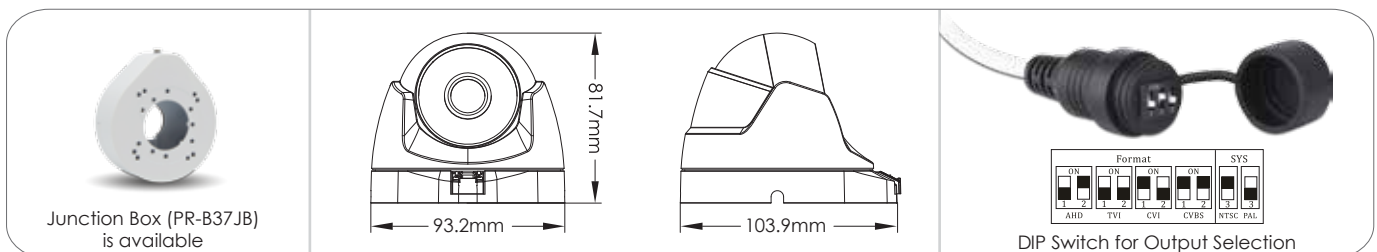

# HD ANALOG COLORFUL NIGHT DOME CAMERA FIXED LENS

DVL-391AS36

MODEL	DVL-391AS36
Image Sensor	1/2.8" CMOS
Image Format	16:9
Effective Pixels	1945(H)×1097(V)
Scanning System	Progressive
Resolution	Digital:1920x1080, Analog:960H*
Min. Illumination	0.0001Lux
Day & Night	Full Time Color (Colored Night)
Smart LED	2 White LED (Off/Adaptive/Full)
OSD Menu	Available via CoC Only
CoC Support	Yes
Day & Night Mode	EXT, Color, B&W, Auto
Backlight Compensation	Off/BLC/True WDR@30FPS (120dB)
S/N Ratio	≥60dB (AGC Off)
White Balance	ATW, Manual
Noise Reduce	3D-DNR For HD Analog, 2D-DNR For CVBS
Video Output	AHD / CVI / TVI / CVBS + PAL / NTSC (Signal Selectable via DIP Switch on cable)
Defog	Off/On
Privacy Mask	On/Off (16 Areas)
Motion Detection	On/Off (4 Areas)
D-Effect	Freeze, Mirror
Lens (Field of View)	3.6mm F1.0 (87°)
Power	DC12V±10%, ~420mA
Operation Temp.	-30°C~+50°C
Waterproof	IP66
Dimension	104*82*93.2mm
Net weight	270g

## Main Features:

- Sensor: 1/2.8", 2 Mega-Pixel
- Selectable Output: 1080P AHD / CVI / TVI / Analog
- Lens: 3.6mm Mega-Pixel Fixed
- True Day & Night – ICR
- Smart Visible LED
- IP66
- CoC Support
- Weight: 380g
- Power: DC 12V, ~420mA

Lorem ipsum

Junction Box (PR-B37JB) is available

DIP Switch for Output Selection