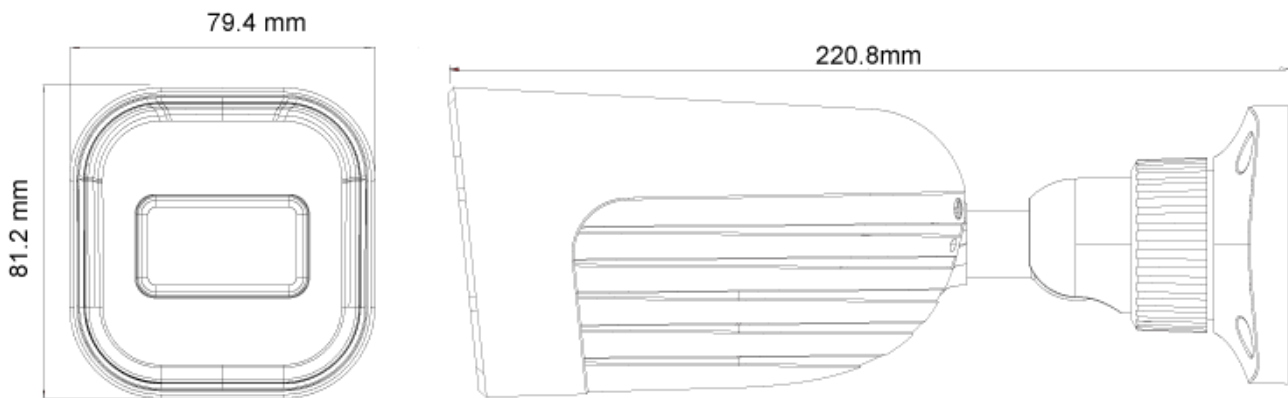

### ANALYTICS

- General Analytics: Camera Tampering
- Standard Analytics: Line Crossing, Sterile Area

## SPECIFICATIONS

Iris	Fixed Iris (F1.4)
Lens Mount	Ø14 Mount
Protection Rate	Water Proof: IP67
Bracket	3-Axis Bracket
Dimensions	220.8x79.4x81.2mm
Weight (gross)	~650g
Network	RJ45 (+PoE)
Power	DC Socket
Analog Video Output	No
Audio Connectivity	Audio Input
SD Card	Event/Schedule based Main/Sub-Stream recording (Up to 128Gb)
Hard Reset Button	Yes
Alarm	No
Remote Monitoring	IE Browsing, CMS Software, Provision Cam2 Mobile App
User Access	Supports simultaneous monitoring for up to 4 users with multi-stream real time transmission
Network Protocol	IPv4, IPv6, TCP, UDP, DHCP, NTP, DDNS, 802.1X, RTSP, Multicast, UPnP, Email, FTP, HTTPS, QoS"
ONVIF	Yes
Ethernet	100Mbps
PoE	Yes
Power Supply	DC12V/~780mA / PoE/~7.4W
Work Environment	-30°C~60°C, 10%~90% Humidity
Junction Box	PR-JB12IP66 - PR-JB12IP64

## DIMENSIONS