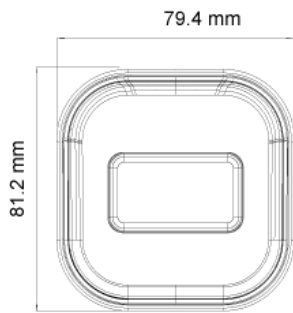

### MAIN FEATURES

- 8MP
- Pro Series
- 3840x2160 Resolution
- 2.8-12mm Motorized Varifocal (82.5°-31.5°)
- 3D-DNR
- 4 in 1 (DIP Switch AHD/TVI/CVI/CVBS + PAL/NTSC)
- IP67
- COC support

## SPECIFICATIONS

Image Sensor	1/2.5" 8MP Sensor
Image Format	8MP/4MP - 16:9, 5MP - 4:3
Effective Pixels	3864x2202
Scanning System	Progressive
Resolution	8MP: 3840x2160 AHD/TVI/CVI 5MP: 2592x1944 AHD/TVI 4MP: 2560x1440 AHD/TVI/CVI CVBS: 700TVL
FPS	8MP @ 12/15FPS, 5MP @ 20FPS, 4MP @ 25/30FPS, CVBS @ 25/30FPS
Min. Illumination	Color: 0.01lux @F1.2, AGC ON B/W:0lux with IR
D&N	True Day&Night-ICR
IR LED	3 LED Array (40m)
OSD Menu	Available via CoC Only
CoC Support	Yes
Day & Night Mode	Ext/Auto/Day/Night
Backlight Compensation	BLC
S/N Ratio	≥52dB(AGC OFF)
White Balance	Auto
Noise Reduction	3D-DNR
Video Output	8MP / 5MP / 4MP (Selected by OSD Menu) AHD/TVI/CVI/CVBS + PAL/NTSC (Selected by DIP Switch)
Privacy Mask	No
D-Effect	No
WDR	No
Lens (Field Of View)	2.8-12mm Motorized Vari-Focal (82.5°-31.5°)
Power	DC12V/340mA
Operation Temperature	-30° ~ 50°, 10% ~ 90% humidity
Protection Rate	IP67
Dimensions	220.8*79.4*81.2mm
Net Weight	700g
Junction Box	PR-JB12IP66 - PR-JB12IP64

## DIMENSIONS