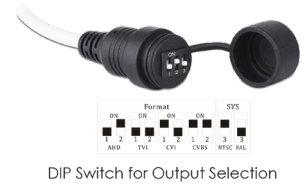

DIMENSIONS