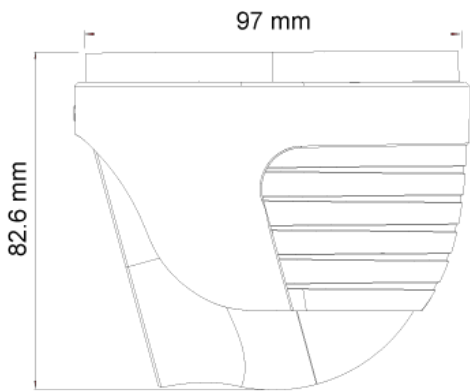

MAIN FEATURES

- 8MP
- Pro Series
- 3840x2160 Resolution
- Wide field of view (89.3°)
- 3D-DNR
- 4 in 1 (DIP Switch AHD/TVI/CVI/CVBS + PAL/NTSC)
- IP67
- COC support

SPECIFICATIONS

Image Sensor	1/2.5" 8MP Sensor
Image Format	8MP/4MP - 16:9, 5MP - 4:3
Effective Pixels	3864x2202
Scanning System	Progressive
Resolution	8MP: 3840x2160 AHD/TVI/CVI 5MP: 2592x1944 AHD/TVI 4MP: 2560x1440 AHD/TVI/CVI CVBS: 700TVL
FPS	8MP @ 12/15FPS, 5MP @ 20FPS, 4MP @ 25/30FPS, CVBS @ 25/30FPS
Min. Illumination	Color: 0.01lux @F1.2, AGC ON B/W: 0lux with IR
D&N	True Day&Night-ICR
IR LED	1 LED Array (20m)
OSD Menu	Available via CoC Only
CoC Support	Yes
Day & Night Mode	Ext/Auto/Day/Night
Backlight Compensation	BLC
S/N Ratio	≥52dB(AGC OFF)
White Balance	Auto
Noise Reduction	3D-DNR
Video Output	8MP / 5MP / 4MP (Selected by OSD Menu) AHD/TVI/CVI/CVBS (Selected by DIP Switch)
Privacy Mask	No
D-Effect	No
WDR	No
Lens (Field Of View)	2.8mm Mega-Pixel Fixed (89.3)
Power	DC12V/340mA
Operation Temperature	-30° ~ 50°, 10% ~ 90% humidity
Protection Rate	IP67
Dimensions	Φ97*82.6mm
Net Weight	485g
Junction Box	PR-JB12IP66 - PR-JB12IP64 - PR-WB-A

DIMENSIONS

DIP Switch for Output Selection

ACCESSORIES

PR-JB12IP66
Small Water-proof Junction Box

PR-JB12IP64
Small Junction Box

PR-WB-A
Designed Wall Bracket