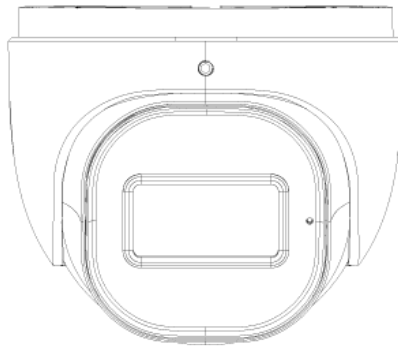

MAIN FEATURES

- 8MP
- Pro Series
- 3840x2160 Resolution
- Wide field of view (89.3°)
- 3D-DNR
- 4 in 1 (DIP Switch AHD/TVI/CVI/CVBS + PAL/NTSC)
- IP67
- COC support

SPECIFICATIONS

Image Sensor	1/2.5" 8MP Sensor
Image Format	8MP/4MP - 16:9, 5MP - 4:3
Effective Pixels	3864x2202
Scanning System	Progressive
Resolution	8MP: 3840x2160 AHD/TVI/CVI 5MP: 2592x1944 AHD/TVI 4MP: 2560x1440 AHD/TVI/CVI CVBS: 700TVL
FPS	8MP @ 12/15FPS, 5MP @ 20FPS, 4MP @ 25/30FPS, CVBS @ 25/30FPS
Min. Illumination	Color: 0.01lux @F1.2, AGC ON B/W: 0lux with IR
D&N	True Day&Night-ICR
IR LED	1 LED Array (20m)
OSD Menu	Available via CoC Only
CoC Support	Yes
Day & Night Mode	Ext/Auto/Day/Night
Backlight Compensation	BLC
S/N Ratio	≥52dB(AGC OFF)
White Balance	Auto
Noise Reduction	3D-DNR
Video Output	8MP / 5MP / 4MP (Selected by OSD Menu) AHD/TVI/CVI/CVBS (Selected by DIP Switch)
Privacy Mask	No
D-Effect	No
WDR	No
Lens (Field Of View)	2.8mm Mega-Pixel Fixed (89.3)
Power	DC12V/340mA
Operation Temperature	-30° ~ 50°, 10% ~ 90% humidity
Protection Rate	IP67
Dimensions	Φ97*82.6mm
Net Weight	485g
Junction Box	PR-JB12IP66 - PR-JB12IP64 - PR-WB-A

DIMENSIONS

DIP Switch for Output Selection

ACCESSORIES

PR-JB12IP66
Small Water-proof Junction Box

PR-JB12IP64
Small Junction Box

PR-WB-A
Designed Wall Bracket