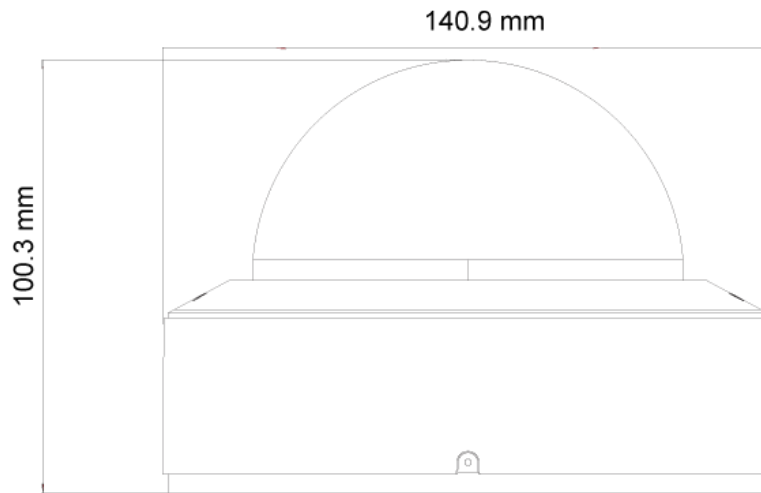

MAIN FEATURES

- 8MP
- Pro Series
- 3840x2160 Resolution
- 2.8-12mm Motorized Vari-Focal (83.5°-32°)
- 3D-DNR
- 4 in 1 (AHD/TVI/CVI/CVBS Selectable)
- IP67, IK10
- COC support

SPECIFICATIONS

Image Sensor	1/2.5" 8MP Sensor
Image Format	8MP/4MP - 16:9, 5MP - 4:3
Effective Pixels	3864x2202
Scanning System	Progressive
Resolution	8MP: 3840x2160 AHD/TVI/CVI 5MP: 2592x1944 AHD/TVI 4MP: 2560x1440 AHD/TVI/CVI CVBS: 700TVL
FPS	8MP @ 12/15FPS, 5MP @ 20FPS, 4MP @ 25/30FPS, CVBS @ 25/30FPS
Min. Illumination	Color: 0.01lux @F1.2, AGC ON B/W: 0lux with IR
D&N	True Day&Night-ICR
IR LED	3 LED Array (40m)
OSD Menu	Available via CoC Only
CoC Support	Yes
Day & Night Mode	Ext/Auto/Day/Night
Backlight Compensation	BLC
S/N Ratio	≥52dB(AGC OFF)
White Balance	Auto
Noise Reduction	3D-DNR
Video Output	8MP / 5MP / 4MP (Selected by OSD Menu) AHD/TVI/CVI/CVBS (Selectable)
Privacy Mask	No
D-Effect	No
WDR	No
Lens (Field Of View)	2.8-12mm Mega-Pixel Motorized Vari-Focal (83.5°-32°)
Power	DC12V/340mA
Operation Temperature	-30° ~ 50°, 10% ~ 90% humidity
Protection Rate	IP67, IK10
Dimensions	Φ140.9*100.3mm
Net Weight	830g
Junction Box	PR-JB14IP66

DIMENSIONS

ACCESSORIES

PR-JB14IP66
Large Water-proof Junction Box